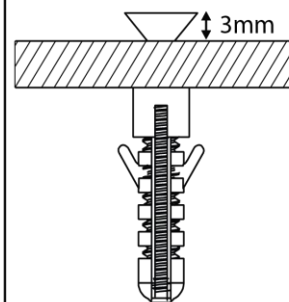

Ultra-Slim Illuminated Mirror

500x390mm

Driver Installation - Inside loft or ceiling

Installation du conducteur - Loft intérieur ou plafond

Namestitev gonilnika - znotraj podstrešja ali stropa

1

2

3

Continued ...
A continué ...
Nadaljevano ...

Ultra-Slim Illuminated Mirror

500x390mm

Ultra-Slim Illuminated Mirror

500x390mm

Operation
Opération
Delovanje

Ultra-Slim Illuminated Mirror

500x390mm