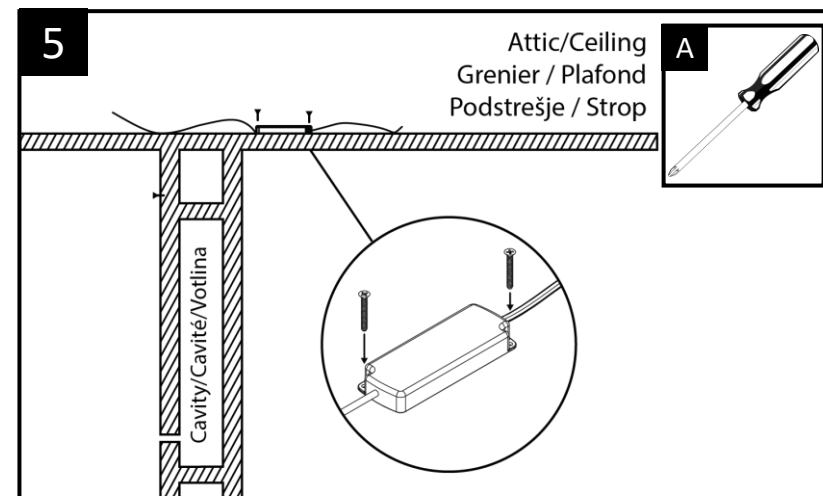

Ultra-Slim Illuminated Mirror

500x390mm

Driver Installation - Inside loft or ceiling

Installation du conducteur - Loft intérieur ou plafond

Namestitev gonilnika - znotraj podstrešja ali stropa

1

2

3

Continued ...
A continué ...
Nadaljevano ...

Ultra-Slim Illuminated Mirror

500x390mm

Ultra-Slim Illuminated Mirror

500x390mm

Operation
Opération
Delovanje

Ultra-Slim Illuminated Mirror

500x390mm