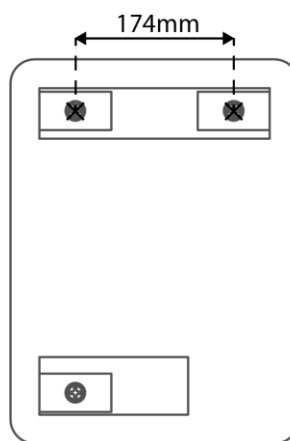

Ultra-Slim Illuminated Mirror

500x390mm

Driver Installation - Inside loft or ceiling

Installation du conducteur - Loft intérieur ou plafond

Namestitev gonilnika - znotraj podstrešja ali stropa

1

2

3

Continued ...
A continué ...
Nadaljevano ...

Ultra-Slim Illuminated Mirror

500x390mm

Ultra-Slim Illuminated Mirror

500x390mm

Operation
Opération
Delovanje

Ultra-Slim Illuminated Mirror

500x390mm